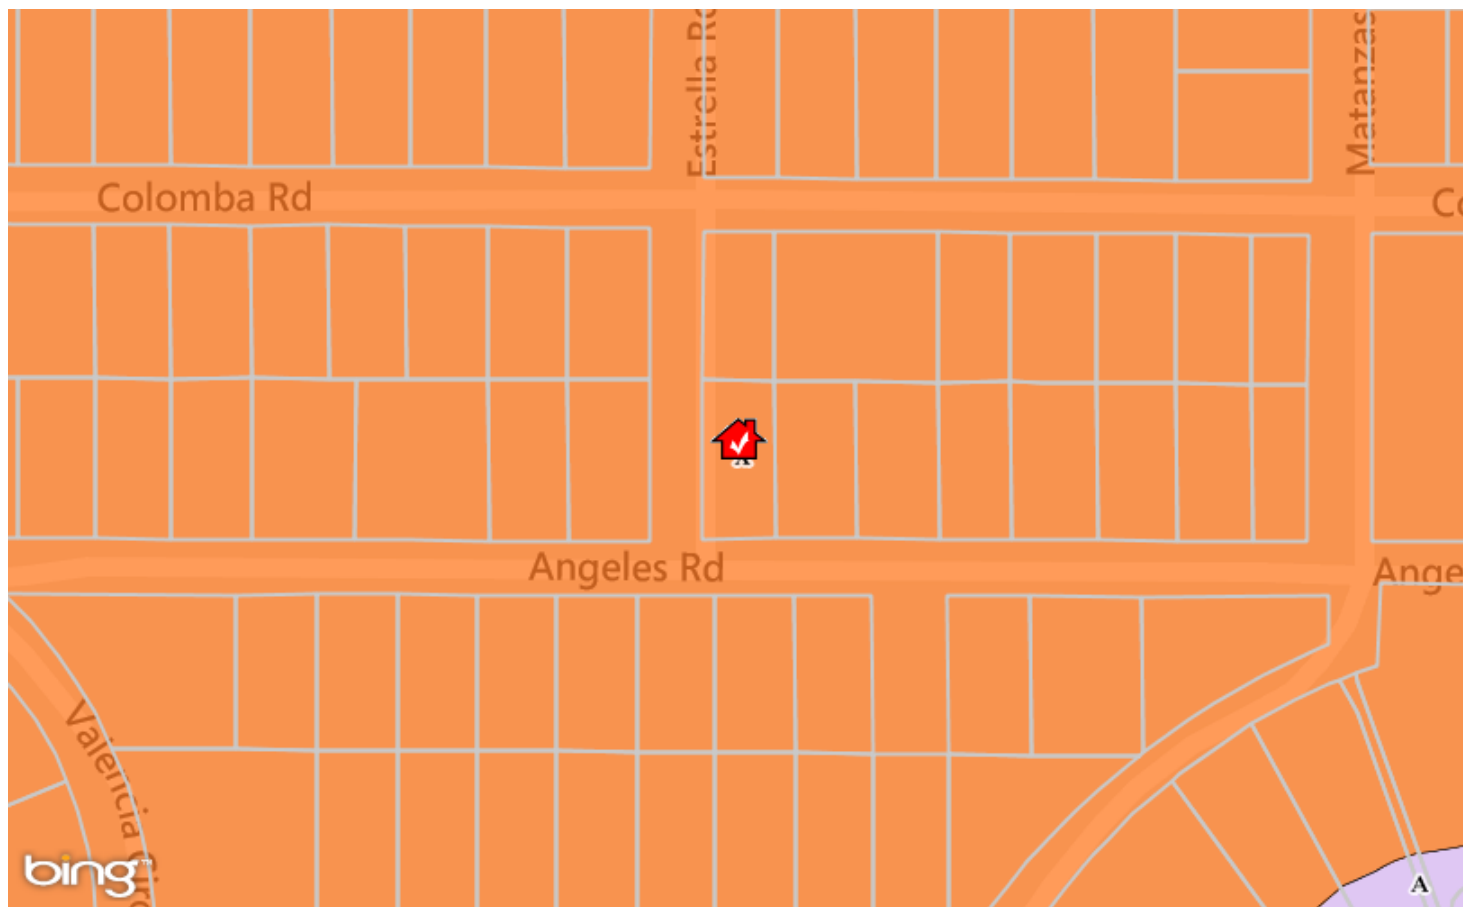

105 Estrella Rd, Debarry, FL 32713-3419, Volusia County

Report Date: 12/18/2014 County: Volusia
Flood Zone Code: X Community Name: Debarry
Flood Zone Panel: 120672-12127C0620J Special Flood Hazard Area (SFHA): Out
Panel Date: 02/19/2014 Within 250 feet of multiple flood zone: No
Flood Code Description: Zone X-An area that is determined to be outside the 100- and 500-year floodplains.

Flood Zones

 Coastal 100-year Floodway	 100-year Floodway	 Undetermined	 500-year Floodplain incl. levee protected area
 Coastal 100-year Floodplain	 100-year Floodplain	 Unknown or Area Not Included	 Out of Special Flood Hazard Area